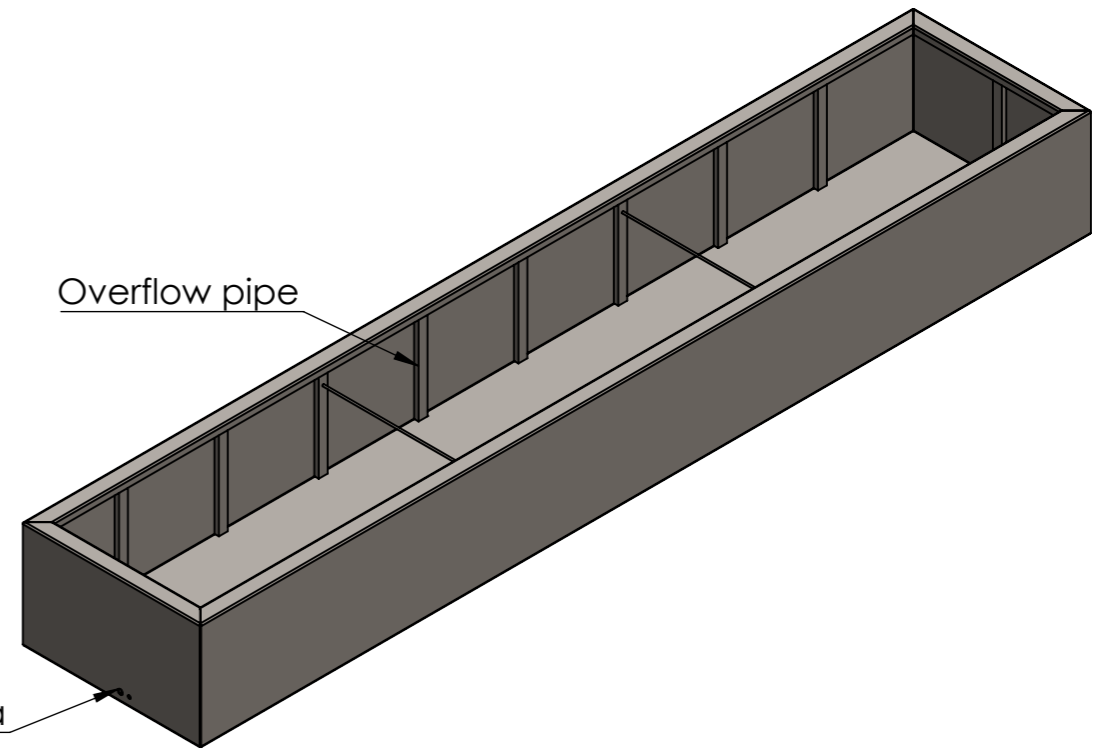

Drawing: VA2\_ A3

Color:	-	Mass (kg):	172.07	SCALE:1:20	SHEET 1 OF 14
--------	---	------------	--------	------------	---------------

DETAIL A  
SCALE 1 : 5

DETAIL B  
SCALE 1 : 5

DETAIL C  
SCALE 1 : 5

DRAWN	Luuk van den Heuvel	DATE	15-11-2023
REVISION			