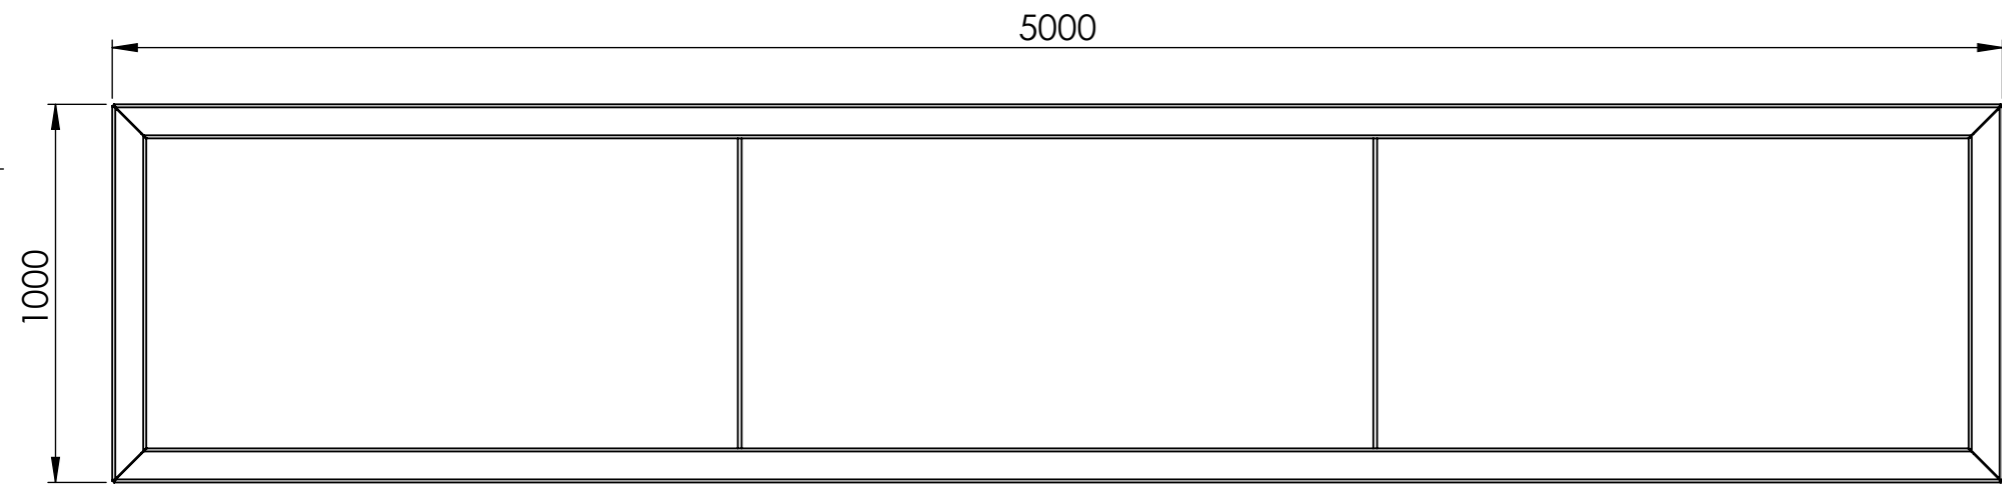

Drawing: VA2\_ A3

Color:	-	Mass (kg):	172.07	SCALE:1:20	SHEET 1 OF 14
--------	---	------------	--------	------------	---------------

DETAIL A  
SCALE 1 : 5

DETAIL B  
SCALE 1 : 5

DETAIL C  
SCALE 1 : 5

DRAWN	Luuk van den Heuvel	DATE	15-11-2023
REVISION			

Drawing: **VA2\_** **A3**

Color: -

Mass (kg): **172.06**

SCALE:1:20

SHEET 1 OF 14