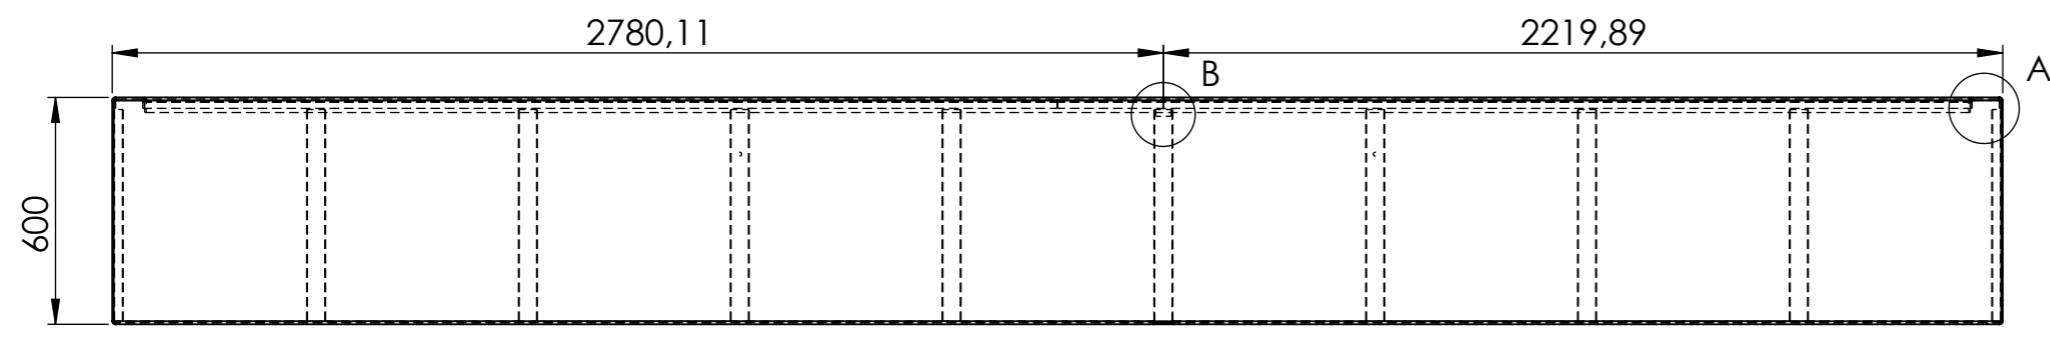

Drawing: VA2\_ A3

Color:	-	Mass (kg):	172.07	SCALE:1:20	SHEET 1 OF 14
--------	---	------------	--------	------------	---------------

DETAIL A  
SCALE 1 : 5

DETAIL B  
SCALE 1 : 5

DETAIL C  
SCALE 1 : 5

DRAWN	Luuk van den Heuvel	DATE	15-11-2023
REVISION			