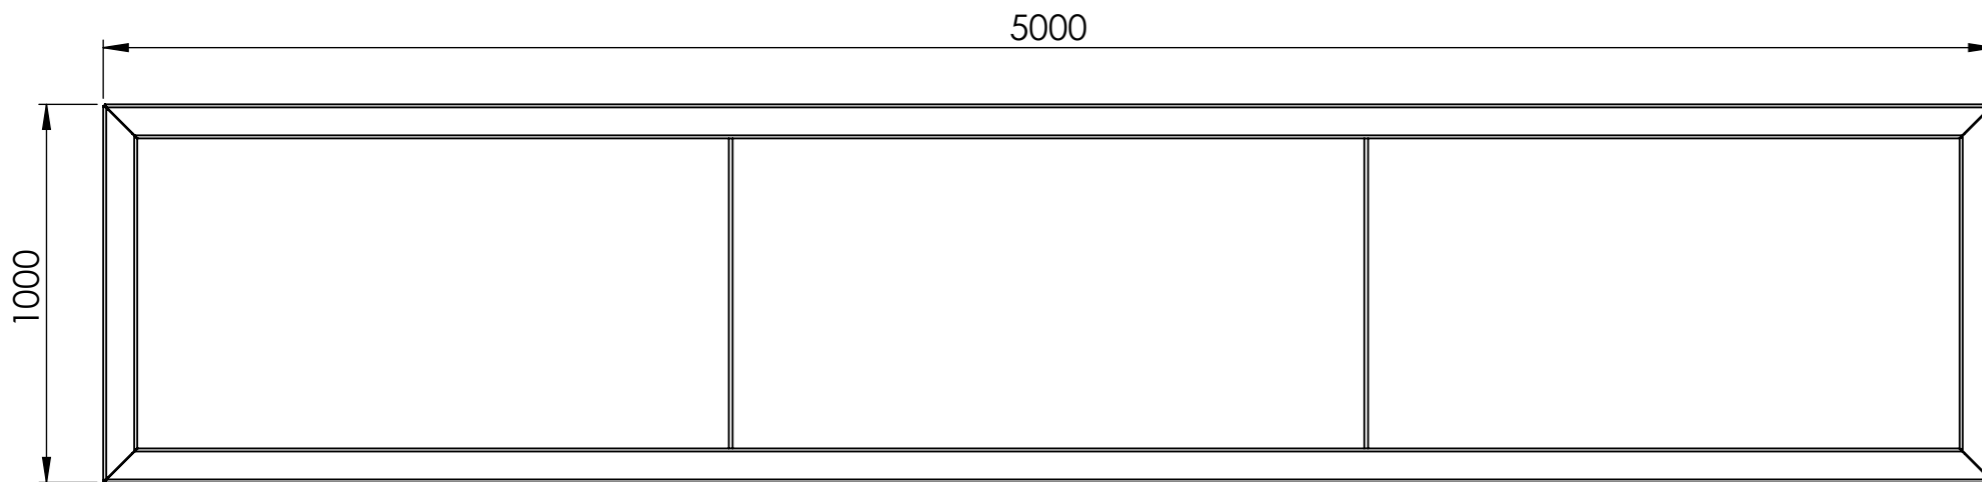

DRAWN	Luuk van den Heuvel	DATE	15-11-2023
REVISION			

TITLE:
4mm Aluminium

ADEZZ
DESIGN TO GROW

Liessentstraat 4, 5405 AG Uden (NL).
t 0031 (0)413 - 27 41 68.
e info@adezz.com, i www.adezz.com

Drawing: **VA2_** **A3**

Color: -

Mass (kg): **172.06**

SCALE:1:20

SHEET 1 OF 14