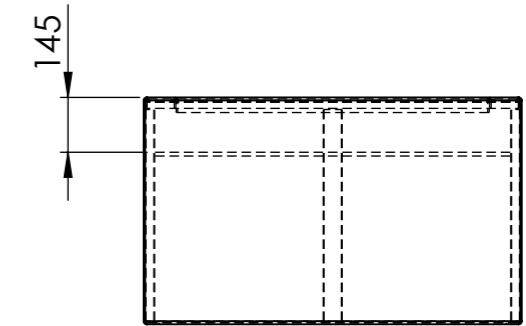

DETAIL A  
SCALE 1 : 5

DETAIL B  
SCALE 1 : 5

DRAWN	Luuk van den Heuvel	DATE	15-11-2023
REVISION			

TITLE: 4mm Aluminium

**ADEZZ**  
DESIGN TO GROW

Liessentstraat 4, 5405 AG Uden (NL).  
t 0031 (0)413 - 27 41 68.  
e info@adezz.com, i www.adezz.com

Drawing: VA2\_ A3

Color:	-	Mass (kg):	172.07	SCALE:1:20	SHEET 1 OF 14
--------	---	------------	--------	------------	---------------

DETAIL A  
SCALE 1 : 5

DETAIL B  
SCALE 1 : 5

DETAIL C  
SCALE 1 : 5

DRAWN	Luuk van den Heuvel	DATE	15-11-2023
REVISION			

Drawing: **VA2\_** **A3**

Color: -

Mass (kg): **172.06**

SCALE:1:20

SHEET 1 OF 14