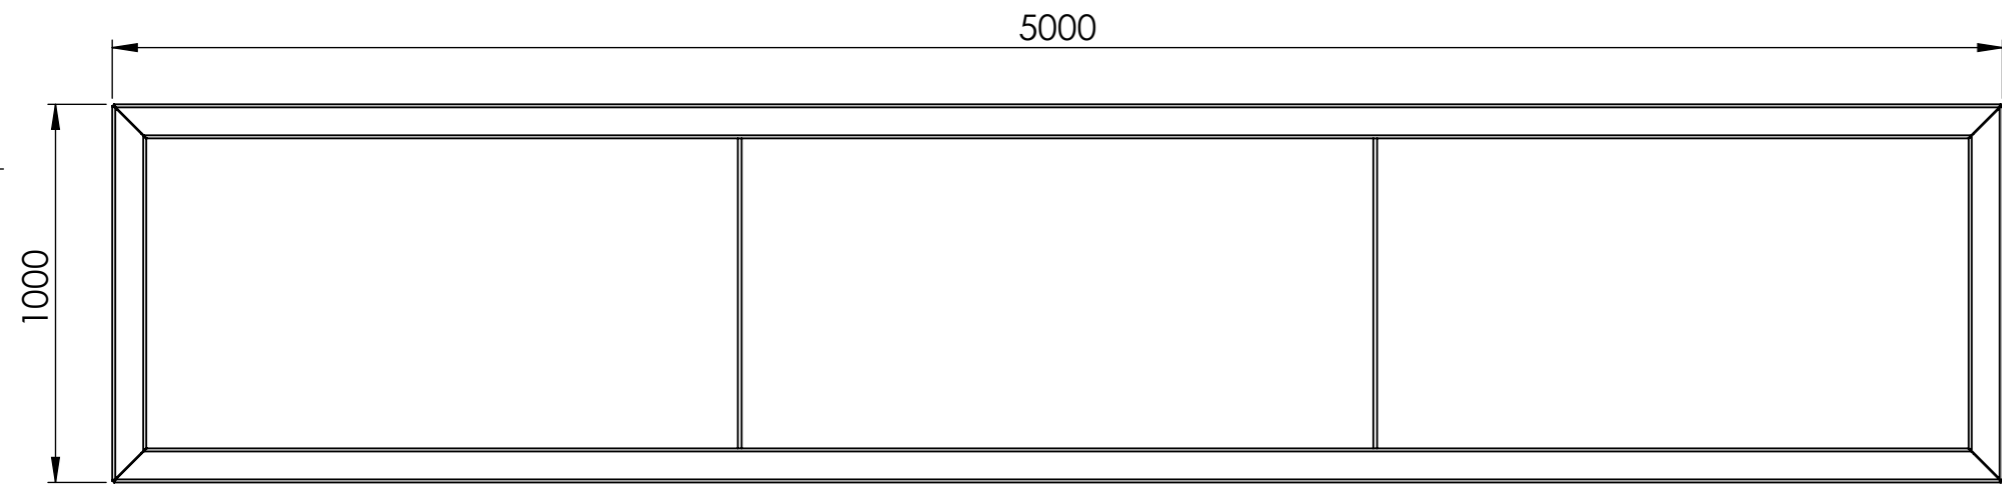

DETAIL A  
SCALE 1 : 5

DETAIL B  
SCALE 1 : 5

DRAWN	Luuk van den Heuvel	DATE	15-11-2023
REVISION			

TITLE: 4mm Aluminium

**ADEZZ**  
DESIGN TO GROW

Liessentstraat 4, 5405 AG Uden (NL).  
t 0031 (0)413 - 27 41 68.  
e info@adezz.com, i www.adezz.com

Drawing: VA2\_ A3

Color:	-	Mass (kg):	172.07	SCALE:1:20	SHEET 1 OF 14
--------	---	------------	--------	------------	---------------

DETAIL A  
SCALE 1 : 5

DETAIL B  
SCALE 1 : 5

DETAIL C  
SCALE 1 : 5

DRAWN	Luuk van den Heuvel	DATE	15-11-2023
REVISION			

Drawing: **VA2\_** **A3**

Color: -

Mass (kg): **172.06**

SCALE:1:20

SHEET 1 OF 14